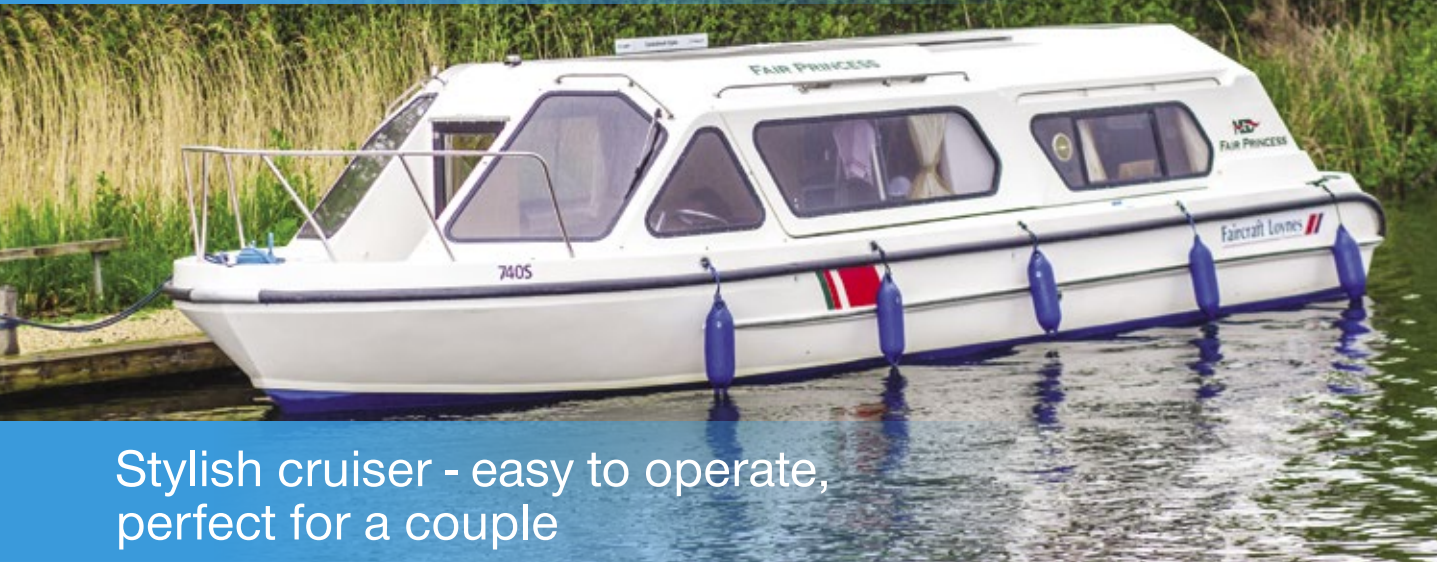

Fair PRINCESS

STARTS FRIDAY & MONDAY

SLEEPS
2

Stylish cruiser - easy to operate,
perfect for a couple

Features

- Forward steering position
- Split sliding canopy
- Single level throughout
- Easy stern access
- Walk around double berth
- Shower and electric flush toilet
- TV/DVD player in saloon

Sleeping

- 1 double in rear cabin

Passes under all bridges at suitable tides. Cruiser height when prepared for passage under bridges 6ft 8in (2.03m)

| Dates | Week | Short Week |
|----------------------|------|------------|
| 02 Jan - 06 May | 740 | 520 |
| 07 May - 20 May | 940 | 655 |
| 21 May - 27 May | 1210 | 840 |
| 28 May - 03 Jun | 1080 | 755 |
| 04 Jun - 17 Jun | 1145 | 800 |
| 18 Jun - 15 Jul | 1210 | 840 |
| 16 Jul - 26 Aug | 1345 | 940 |
| 27 Aug - 02 Sep | 1210 | 840 |
| 03 Sep- 16 Sep | 1010 | 705 |
| 17 Sep - 16 Dec | 740 | 520 |
| 17 Dec - 01 Jan | 940 | 655 |
| FUEL DEPOSIT | 100 | 50 |
| DAMAGE WAIVER | 45 | 45 |

CRUISER DIMENSIONS
L: 31ft (9.44m) B: 12ft (3.66m)

For a virtual 360° tour of this boat visit www.broads.co.uk/boats/fair-princess

FOR FRIENDLY CUSTOMER SERVICE OR TO BOOK CALL 01603 782207